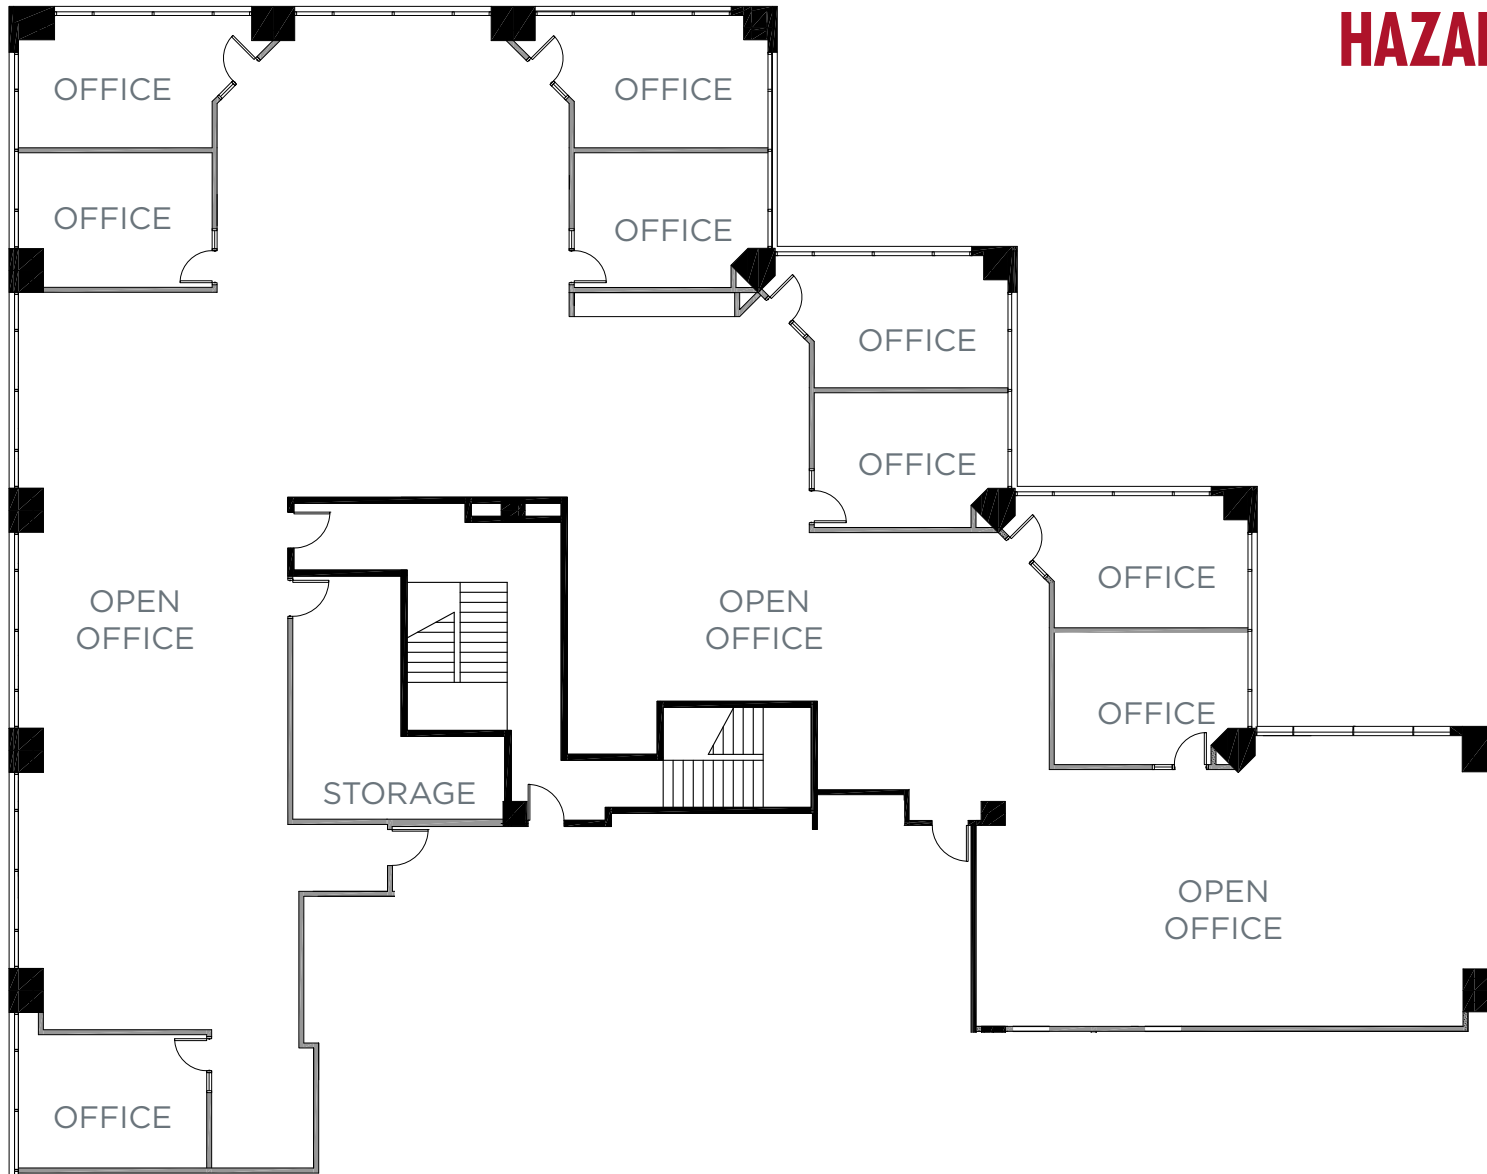

HAZARD CENTER SUITE 1360

KEYPLAN

NOT TO SCALE